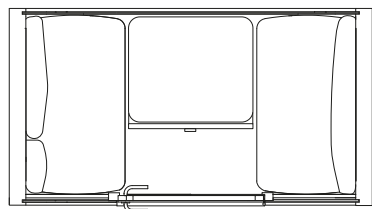

SOFA AND PILLOWS COLORS STANDARD COLOR

- **CHAIR:** 2 x Maggie sofas
- **TABLE:** Flippable foot stool, 3 x power socket
- **LIGHTING:** LED lighting with on/off switch
- **OTHER:** 3 x pillow and 100 % wool blanket, 2 x coat hanger