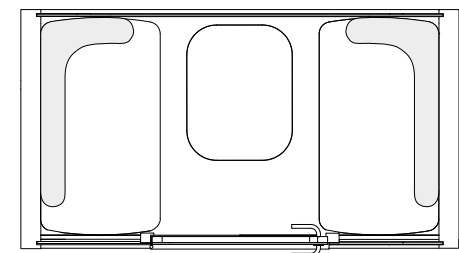

Meeting Maggie

Maggie chairs with low backs can be used for many purposes. This model is suitable for meetings, brainstorming and much more. The small table can be adjusted into any direction – depending on whether you need it for your coffee mug or laptop – or not. The LED lighting and three power sockets take care of your eyes and devices. Included two Maggie Sofas.

SOFAS OPTIONAL COLORS STANDARD COLOR

TABLE OPTIONS

White Formica laminate on birch plywood with varnish trim, 3 x power socket.

TURNABLE TABLE

Depth 53 cm (20.8 in), width 71 cm (28 in), height 70 cm (27.6 in)

FULL WIDTH TABLE

Depth 60 cm (23.6 in) / 20 cm (7.9 in), width 200 cm (78.7 in), height 70 cm (27.5 in)

OVAL TABLE

Depth 68 cm (26.8 in), width 71 cm (27.9 in), height 70 cm (27.5 in)

REGULAR BACKREST OPTIONS

2 x Maggie Sofa

Left and left

Right and left

Right and right

Left and right

BACKREST OPTIONS

REGULAR

WITHOUT ARMREST