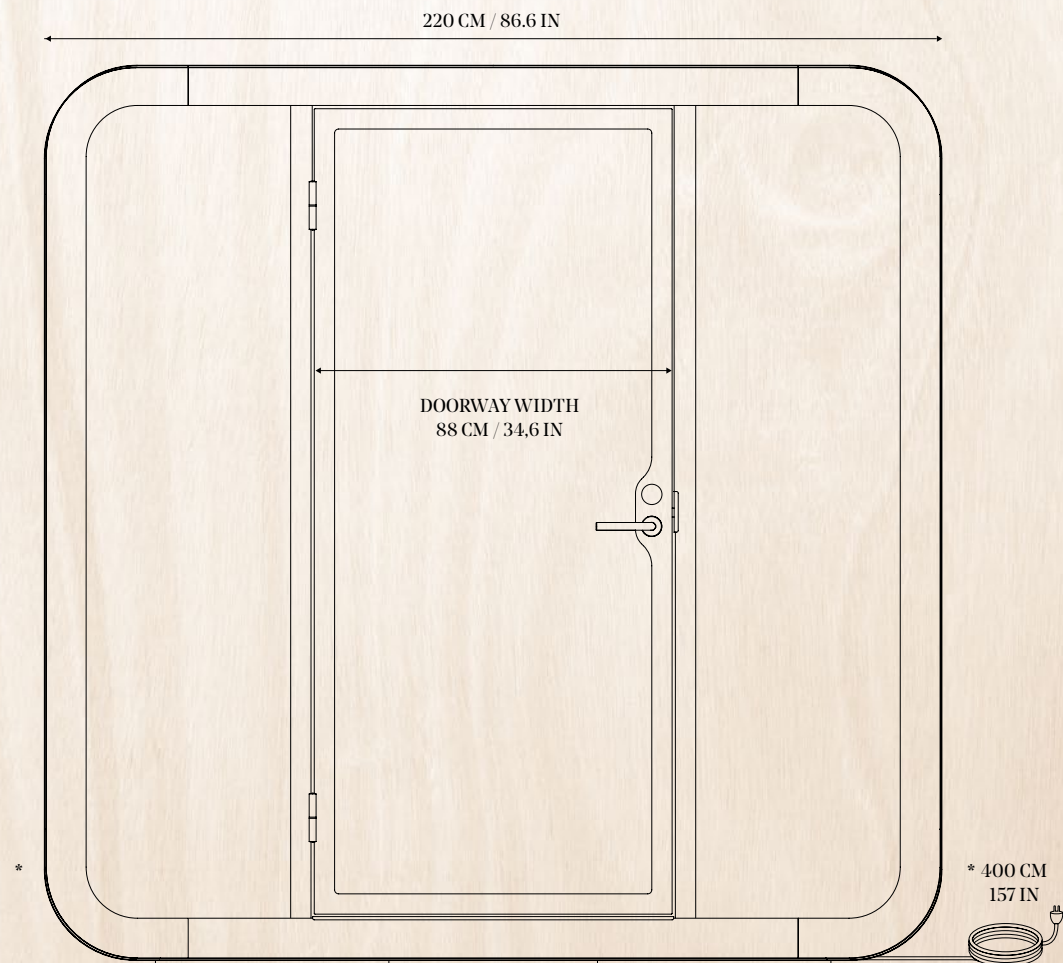

Measure- ments

Spacious, yet beautiful. Framery Q is designed to fit in one to four people without sacrificing the compact size or usability of the pod. Every detail has been thoroughly measured, resulting in the best silent multi-usage workspace available.

WEIGHT
700 KG / 1543 LB

* Power cord can be installed from either side of the pod.