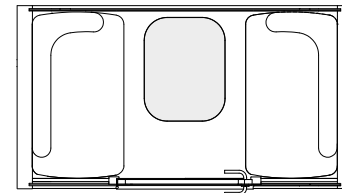

TURNABLE TABLE