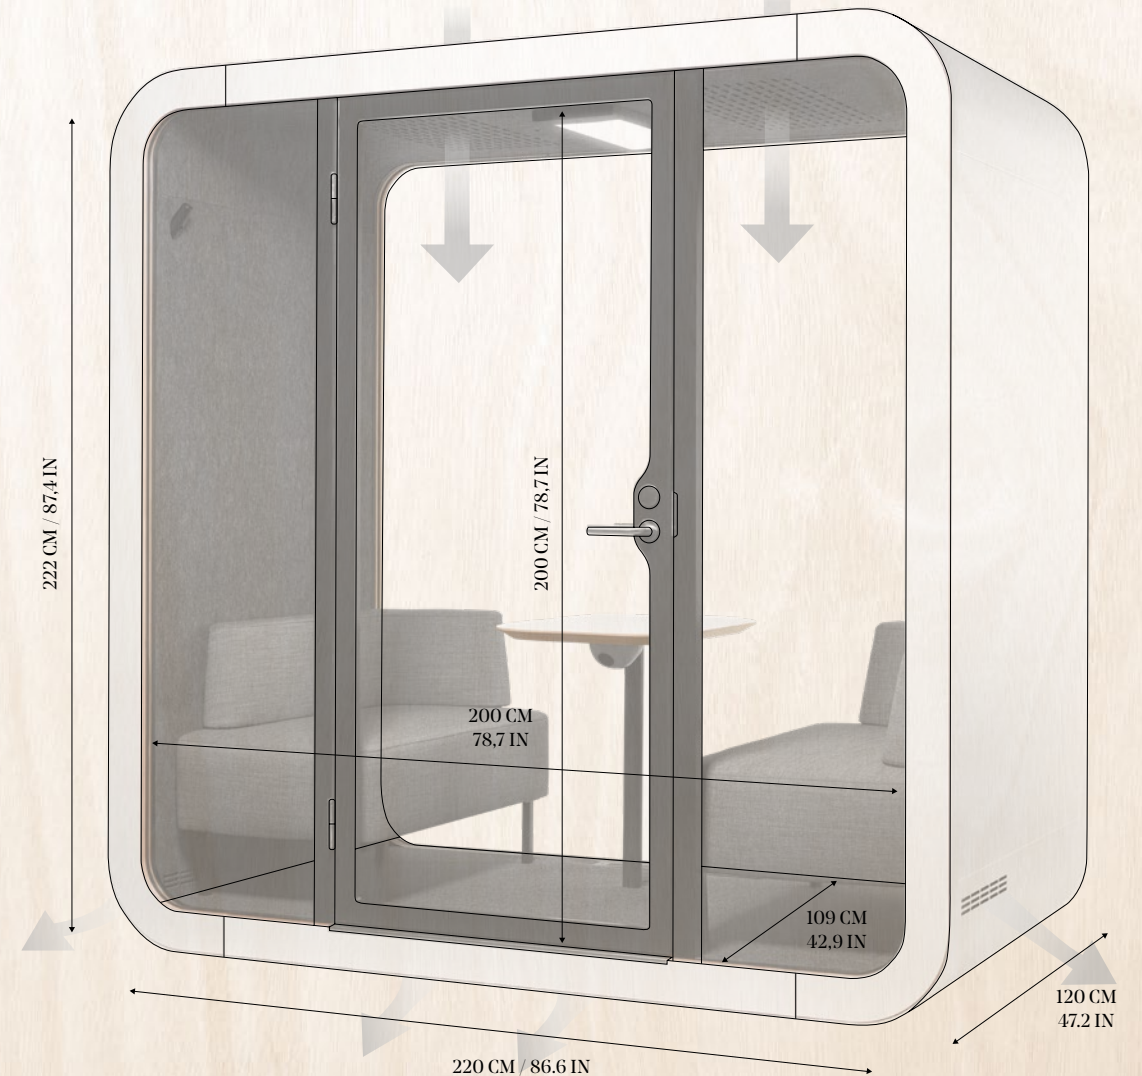

Recommended space above and around the pod for the air to circulate optimally is 20 cm / 7.9 in.