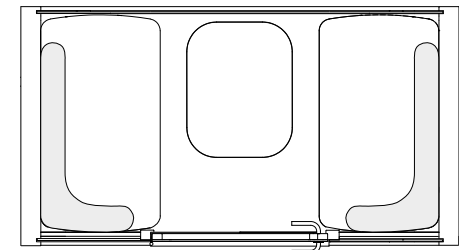

Right and left