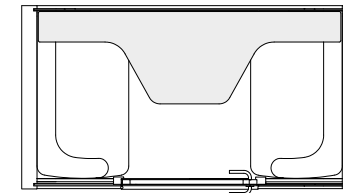

## TABLE OPTIONS

White Formica laminate on birch plywood with varnish trim, 3 x power socket.

### FULL WIDTH TABLE

Depth 60 cm (23.6 in) / 20 cm (7.9 in), width 200 cm (78.7 in), height 70 cm (27.5 in)