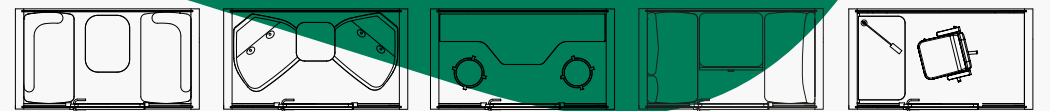

Framery

Q

Great results happen in great conditions. Framery Q pod is a silent multi-space designed for up to four people. It is ideal for co-working tasks, like small meetings or interviews without disturbances. It was created to improve communication among team members, resulting in better results and increased happiness. Framery Q is easy to assemble and relocate when necessary. It comes with several model options for you to choose from.