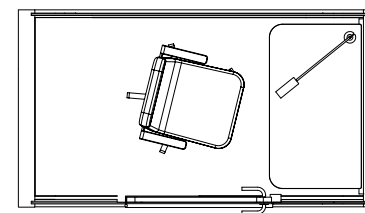

- CHAIR:** Not included.
- TABLE:** White Formica laminate on birch plywood with varnish trim, 3 x power socket, width 100 cm (39.4 in) / depth 56 cm (22 in), height 72 cm (28.3 in) fixed table / 65-125 cm (25.6 in-49.2 in) adjustable table
- LIGHTING:** Luxo Ninety white on table
- OTHER:** 2 x coat hanger